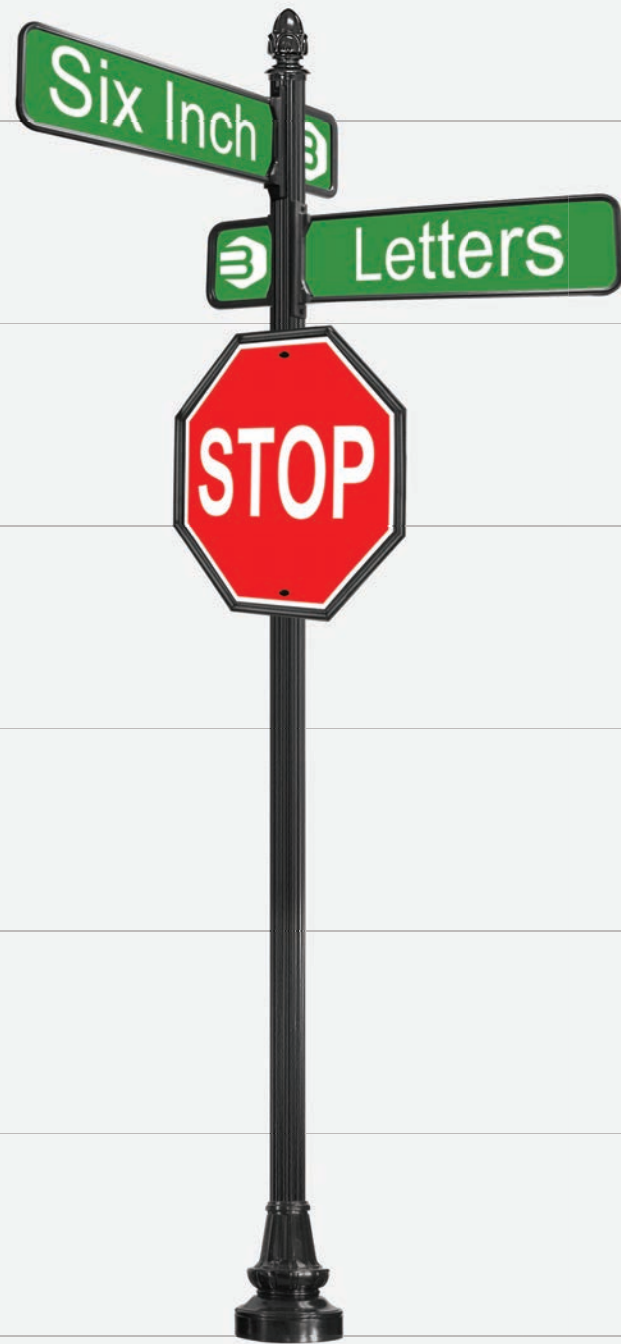

SB-25

Slip-Over Base
Fits 5" OD Round Poles
5" x 8"

SB-85

Two-Piece Base
Fits 5" OD Round Poles
13" x 16"

SPQ4-4A

Base: 2PCQ-4
Pole: 4" OD Square

Finial: Ball - FINQ-B4

Trims: 36" Yield Sign Trim

Signs: 36" Yield Sign

SPF4-1A

Base: SB-94
Pole: 4" OD Round

Finial: Acorn - FIN-A4

Trims: 30" Stop Sign Trim
9"x36" Street Sign Trim
9"x9" Logo Trim

Signs: 30" Stop Sign Trim
9"x36" Street Sign Trim
9"x9" Logo Sign