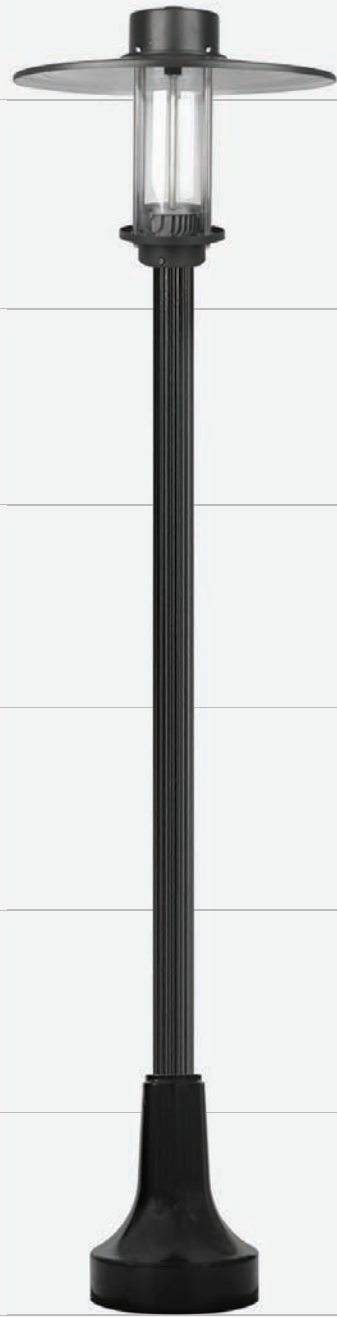

AP4
4" OD Pole
Pole Heights: 10'4" - 15'4"
Base Height: 32"
Base Width: 15.5"

B-6R2
Wattage: 35W

B-8R3
Wattage: 35W

B-5R4
Wattage: 12W

CL8-ANF2

Base: CL8

Pole: 4" OD Fluted or Smooth
Pole Heights: 9'4" - 14'4"

CL8-PT-T9

Base: CL8

Pole: 4" OD Fluted or Smooth
Pole Heights: 9'4" - 14'4"

Post Top: PT-T9
Post Top Height: 27"
Post Top Width: 15"

CL5-AGB2

Base: CL5

Pole: 4" OD Smooth
Pole Heights: 9'8" - 14'8"

Post Top: AGB2
Post Top Height: 34"
Post Top Width 16"

CL2-AA

Base: CL2

Pole: 4" OD Fluted or Smooth
Pole Heights: 10'4" - 15'4"

Post Top: AA
Post Top Height: 28"
Post Top Width: 14"

CL6-AMC1

Base: CL6

Pole: 4" OD Fluted or Smooth
Pole Heights: 9'10" - 14'10"

Post Top: AMC1
Post Top Height: 36"
Post Top Width: 16"

CL5-PT-M5

Base: CL5

Pole: 4" OD Smooth
Pole Heights: 9'8" - 14'8"

Post Top: PT-M5
Post Top Height: 24"
Post Top Width: 26.2"

CL1-H-01

Base: CL1

Pole: 3" OD Fluted or Smooth
Pole Heights: 9'4" - 14'4"

Post Top: H-01
Post Top Height: 25.6"
Post Top Width 18.1"