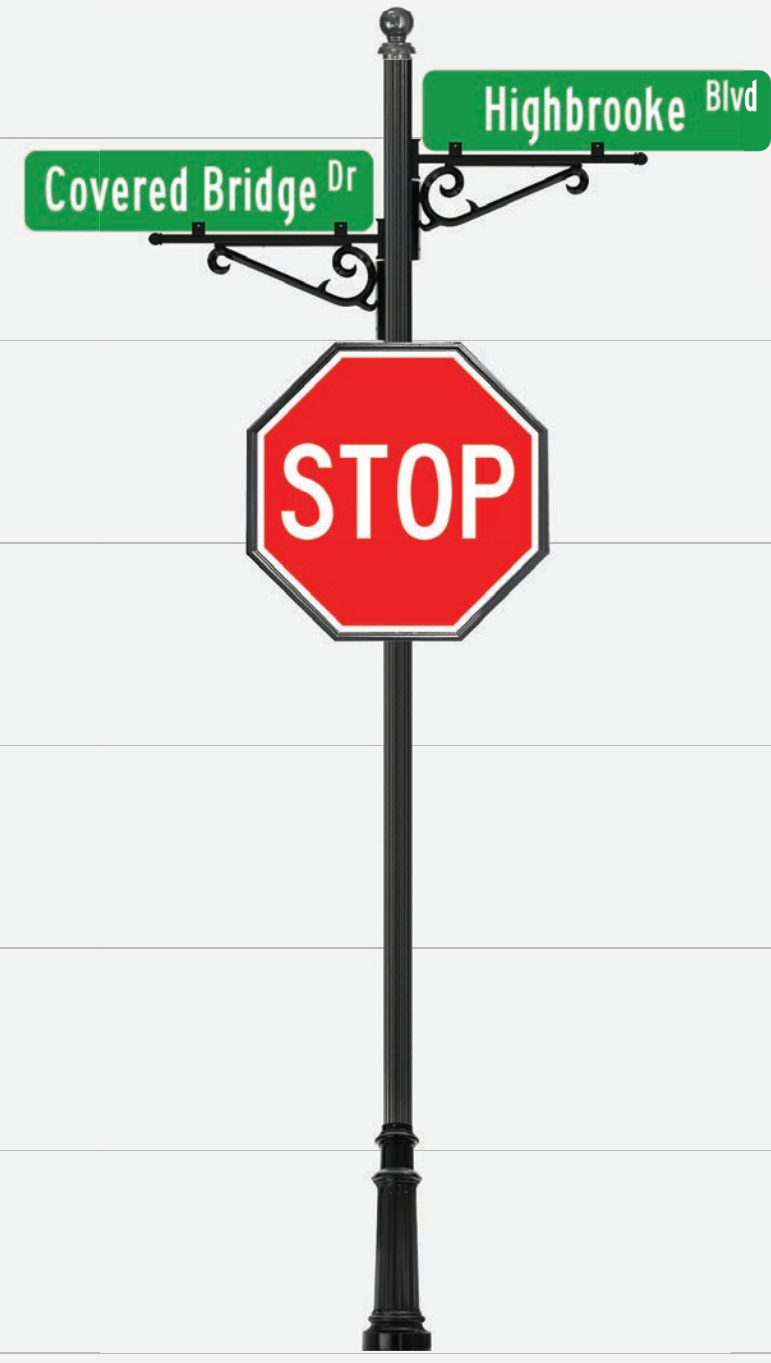

SPF4-7A

Base: SB-33
Pole: 3" OD Round

Finial: Ball - FIN-B3

Trims: 32.25" Stop Sign Trim

Signs: 9"x36" Custom Two-Sided Street Sign
30" Stop Sign

Bracket: "S" Scroll Street Sign Arm